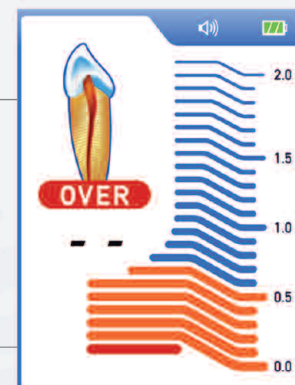

When the cursor on the tooth icon shows over this indicates that the file has passed the apex