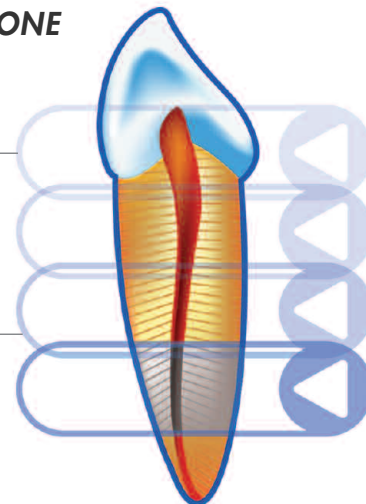

UPPER CANAL ZONE

The cursor on the tooth icon indicates the progression of the file in the canal