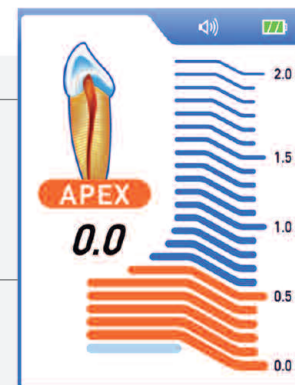

When apex is reached a solid tone is emitted