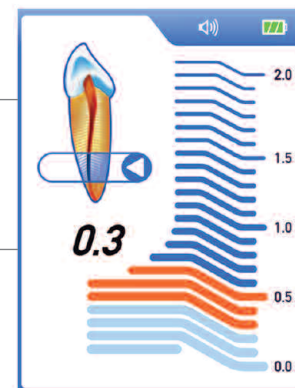

APICAL ZONE

Extended apical zone from 0,9 to 0,0